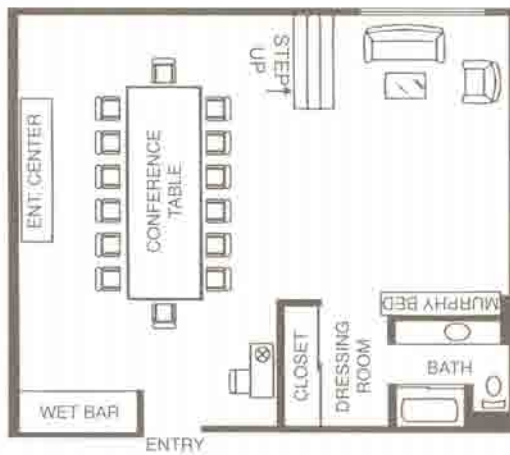

## Grand Sierra Guest Suites

All dimensions and capacities are approximate.  
Actual layouts may vary from these plans.

*1 Bedroom \$350      2 bedroom \$500*

### Sierra Suite

1278.5 sq. ft.  
FLOORS 4-16

### Conference Suite

sq. ft. varies

## Summit Guest Suites

All dimensions and capacities are approximate.  
Actual layouts may vary from these plans.

\$1,500