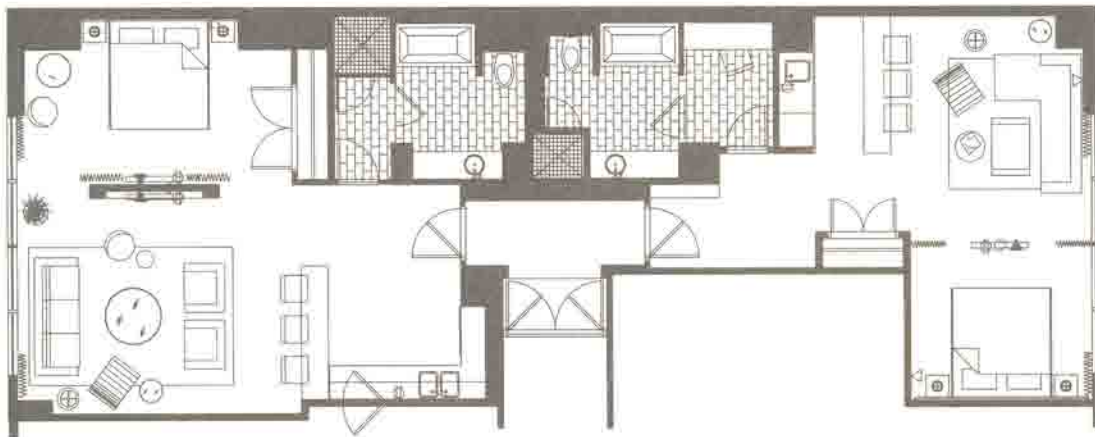

Diplomat Suite

1860 sq. ft.
FLOORS 19-24

Imperial Suite #1450

1340 sq. ft.
FLOORS 17-27