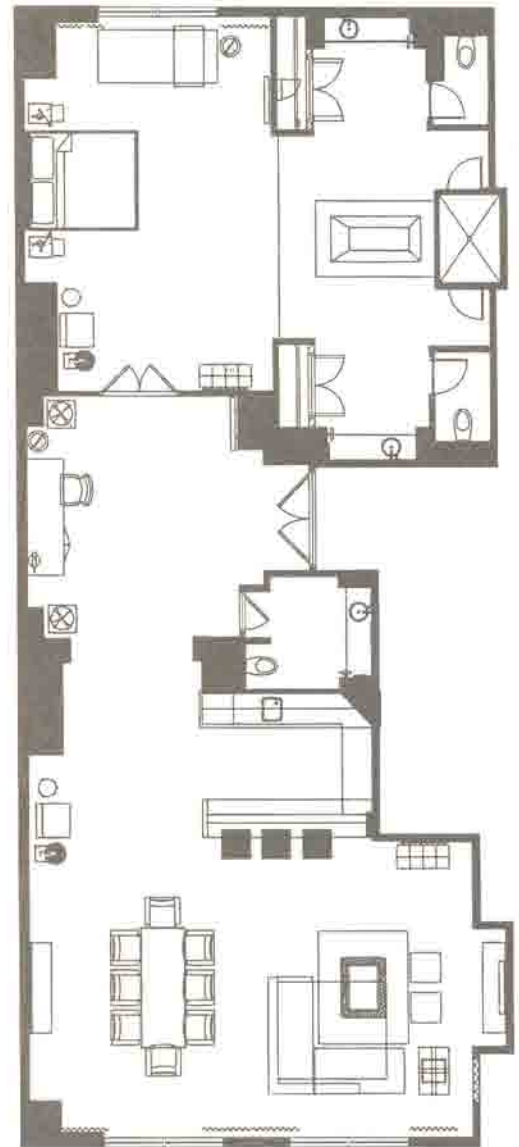

### Solarium Suite

1218 sq. ft.  
FLOORS 25-27

Grand 2 \$1,100  
427 sq. ft.

# THE SUMMIT

AT GRAND SIERRA • RENO

#1750

## Presidential Suite

1552 sq. ft.  
FLOORS 24-27

#1000

## Diplomat Suite

1860 sq. ft.  
FLOORS 19-24