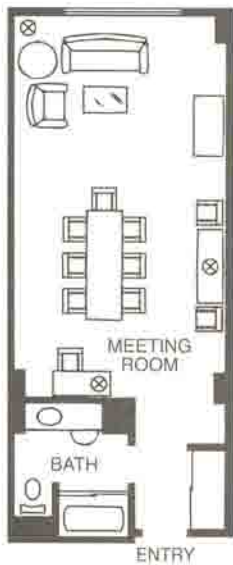

### Sierra Suite

1278.5 sq. ft.  
FLOORS 4-16

## Diplomat Suite

1860 sq. ft.  
FLOORS 19-24

# GRAND SIERRA

RESORT AND CASINO • RENO

*\$430 one bedroom  
\$600 two bedroom*

## Deluxe One Bedroom Suite

1600 sq. ft.  
FLOORS 4-16

*#89*