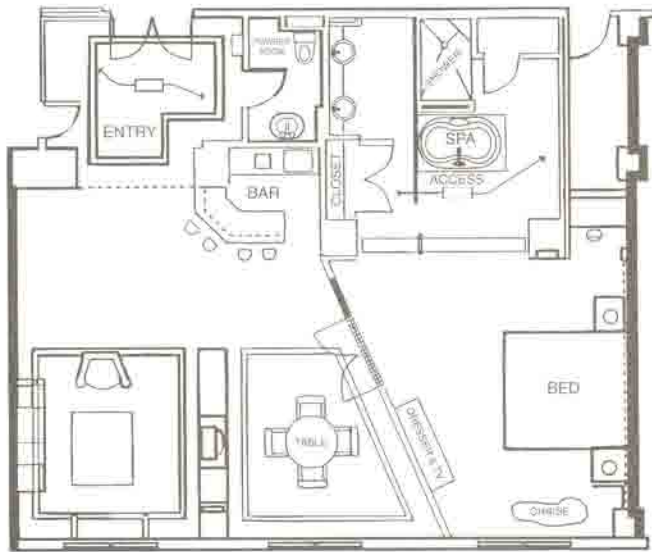

## Summit Guest Suites

All dimensions and capacities are approximate.  
Actual layouts may vary from these plans.

\$1,500

### Grand King

552 sq. ft.  
FLOORS 19-24

\$600

### Solarium Suite

1218 sq. ft.  
FLOORS 25-27

Grand 2 \$1,100  
427 sq. ft.

## Presidential Suite

1552 sq. ft.  
FLOORS 24-27

#1000