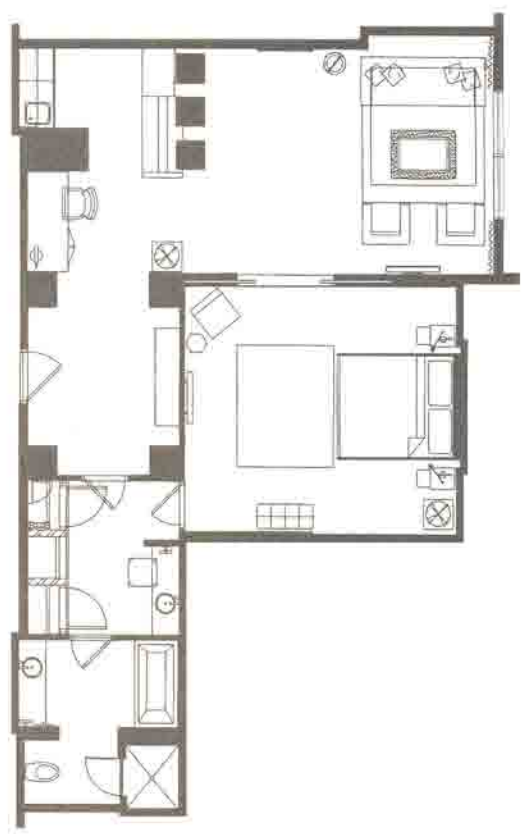

### Sierra Suite

1278.5 sq. ft.  
FLOORS 4-16

## Summit Guest Suites

All dimensions and capacities are approximate.  
Actual layouts may vary from these plans.

\$1,500

## Imperial Suite #1450

1340 sq. ft.  
FLOORS 17-27

# THE SUMMIT

AT GRAND SIERRA · RENO

\$350

**Loft 1**  
922 sq. ft.  
FLOORS 17-27

**Loft 2**  
856 sq. ft.  
FLOORS 21-27

**Loft 3**  
1006 sq. ft.  
FLOORS 21-24