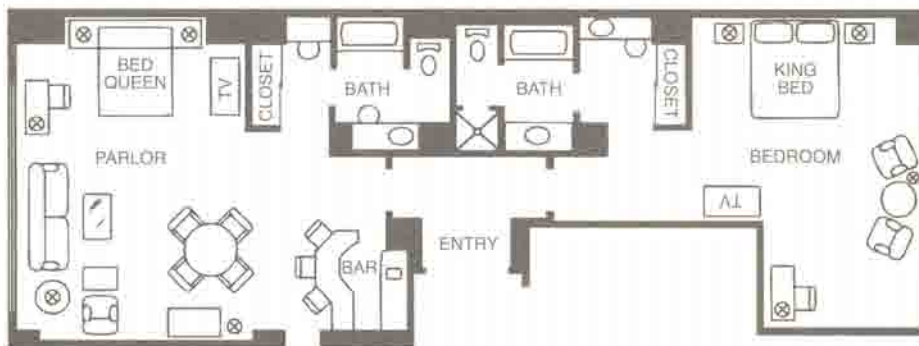

## Grand Sierra Guest Suites

All dimensions and capacities are approximate.  
Actual layouts may vary from these plans.

*1 Bedroom \$350      2 bedroom \$500*

### Sierra Suite

1278.5 sq. ft.  
FLOORS 4-16

### Conference Suite

sq. ft. varies

## Summit Guest Suites

All dimensions and capacities are approximate.  
Actual layouts may vary from these plans.

\$1,500