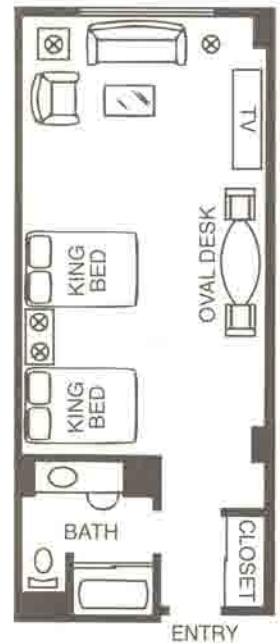

### Sierra Suite

1278.5 sq. ft.  
FLOORS 4-16

## Deluxe One Bedroom Suite

1600 sq. ft.  
FLOORS 4-16

*#89*

## Hospitality Suite

467 sq. ft.  
FLOOR 1

*#179*

## Western Suite

504 sq. ft.  
FLOORS 4-16

*#199*