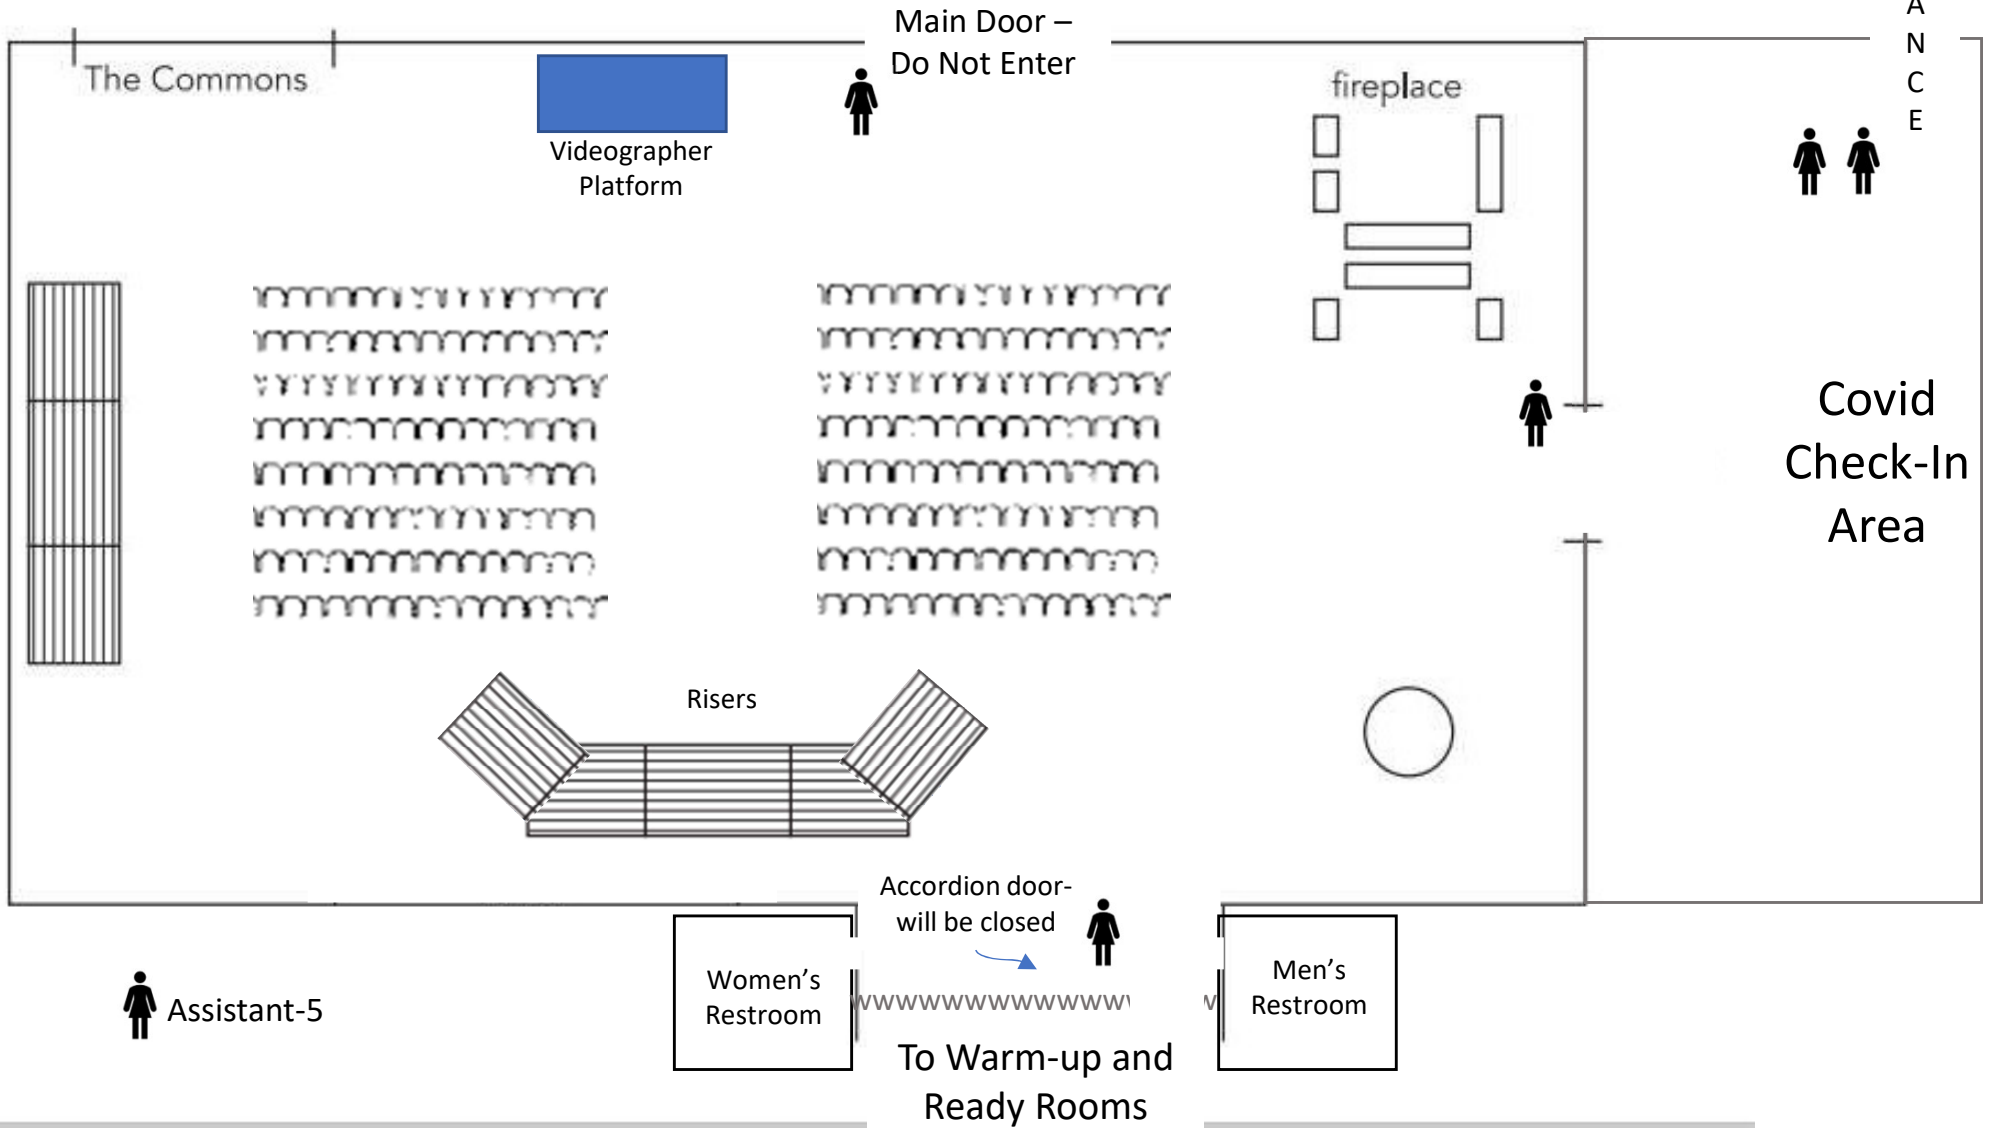

Eugene Faith Center

1410 W. 13th Ave., Eugene, OR 97402

Sweet Adelines, Region 12 Video Contest, May 7, 2022

Eugene Faith Center

Warm-up and Ready Rooms